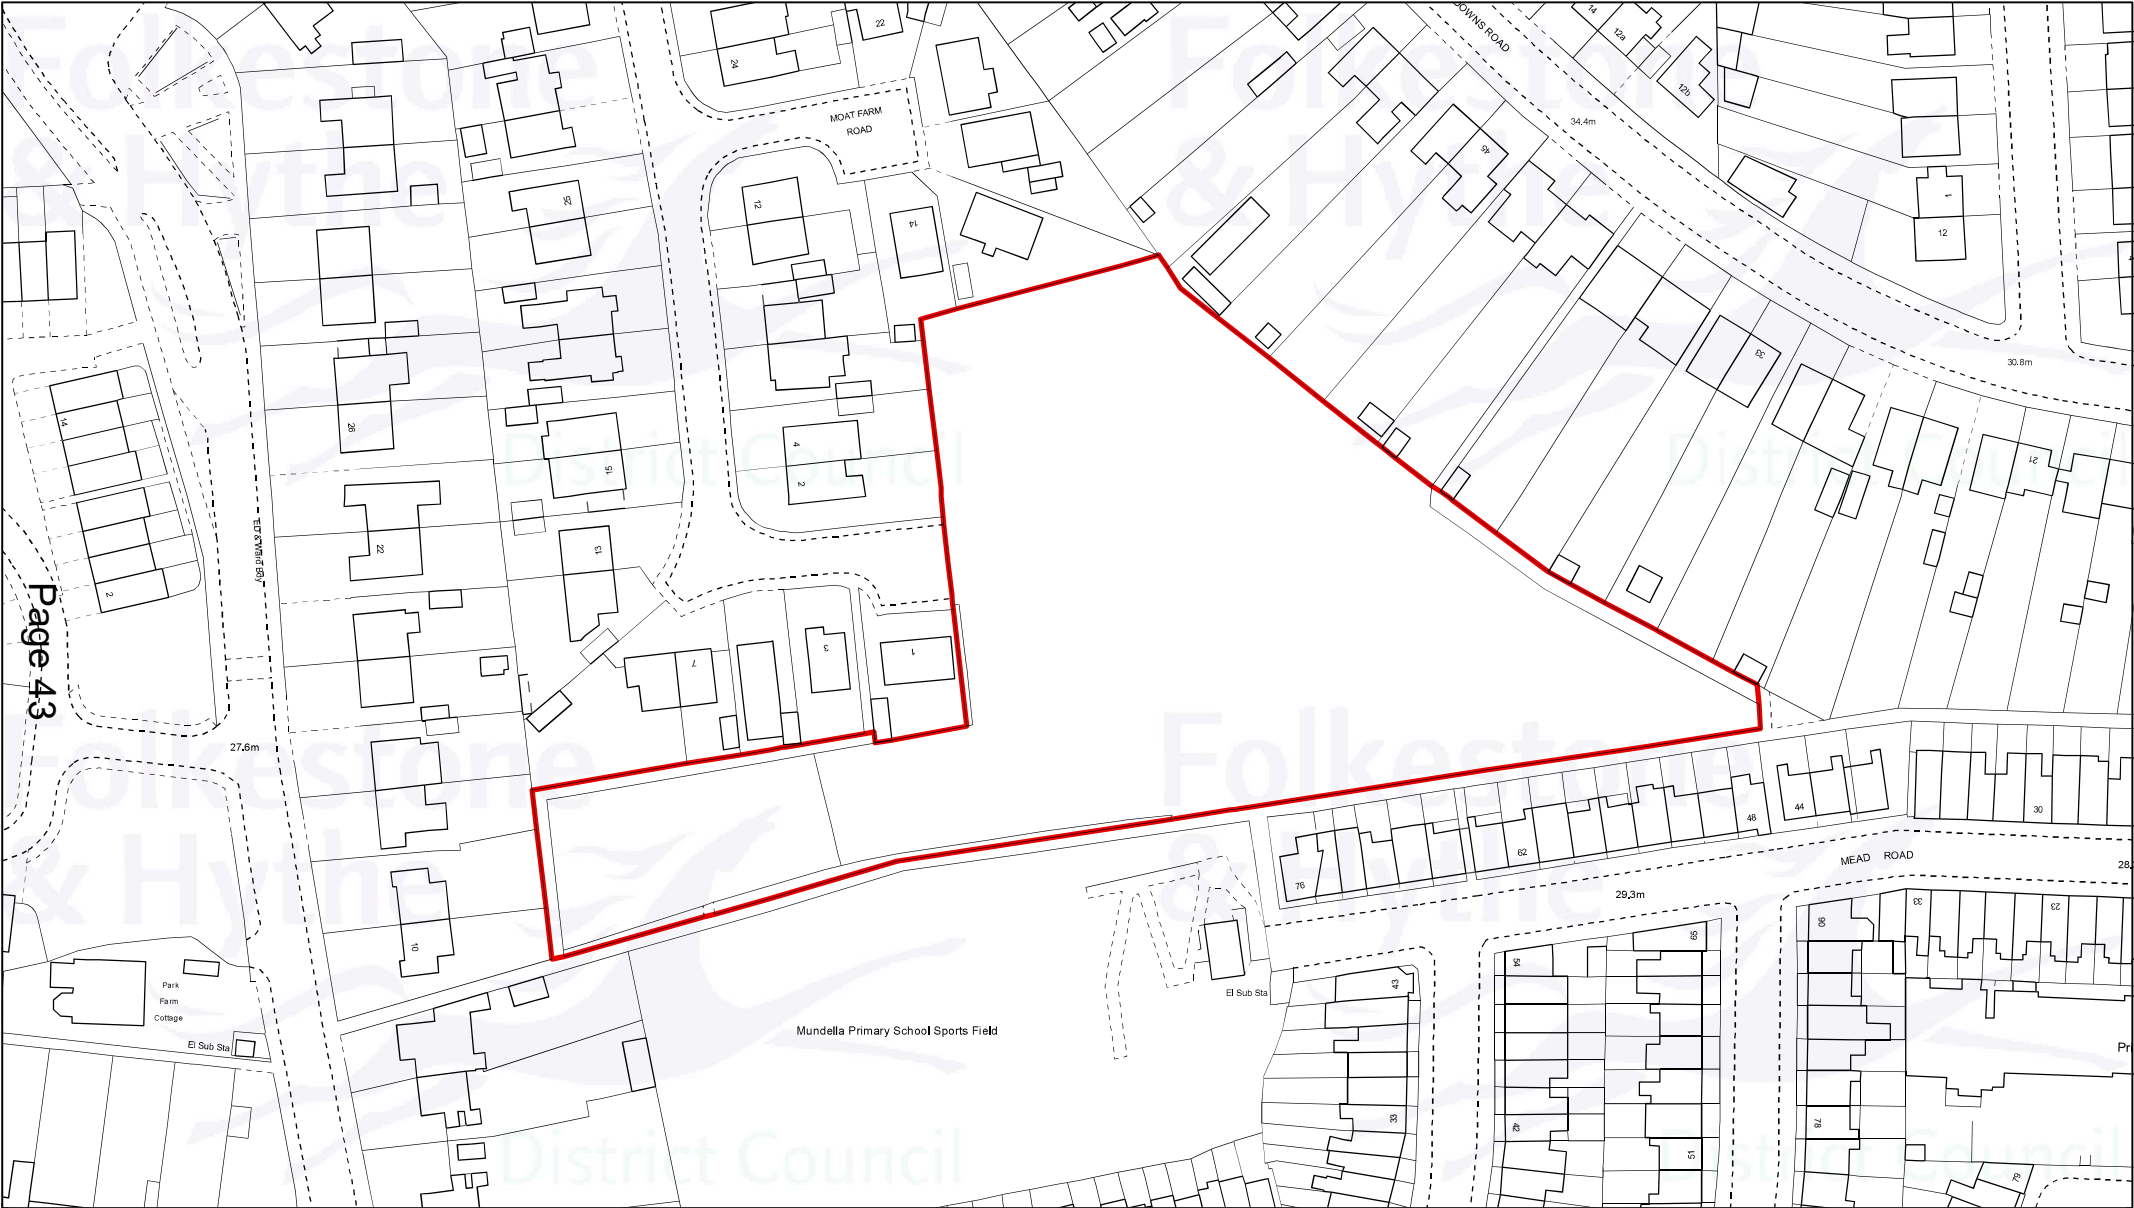

Highview School, Moat Farm Road, Folkestone, CT19 5DJ

622373

Page 43

622373

Drawn date:
27 Jan 2022
Drawn by:
A. Gheorghita
Drawing ref:
2236/CO/LS

Contains Ordnance Survey data
© Crown copyright and database right
Folkestone & Hythe District Council 100019677 - 2022

Drawn at 1: 1,250 on A4

136682